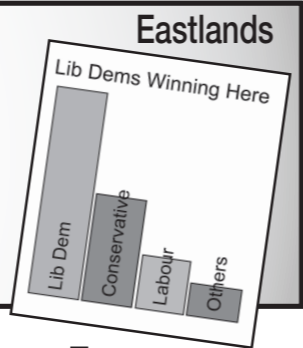

# Focus

With FREE 2011 Calendar!

Serving the community - Keeping you informed

**Seasons Greetings from your local Liberal Democrats**

Happy New Year to all our readers, we hope that you had a good Christmas and we would like to wish you all the very best for 2011. We would also like to welcome new residents to the area and hope you find our regular Focus newsletters informative and helpful. Your Focus team is here to help you and not just at election time. Please do not hesitate to contact us if you would like to know more about the Liberal Democrats in your neighbourhood.