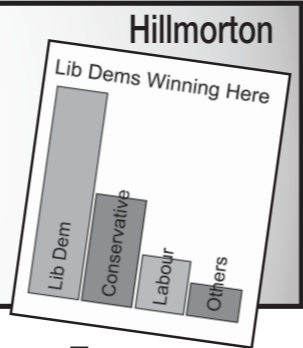

FOCUS

With FREE 2011 Calendar!

Serving the community - Keeping you informed

Seasons Greetings from your local Liberal Democrats

Happy New Year to all our readers, we hope that you had a good Christmas and we would like to wish you all the very best for 2011. We would also like to welcome new residents to the area and hope you find our regular Focus newsletters informative and helpful.